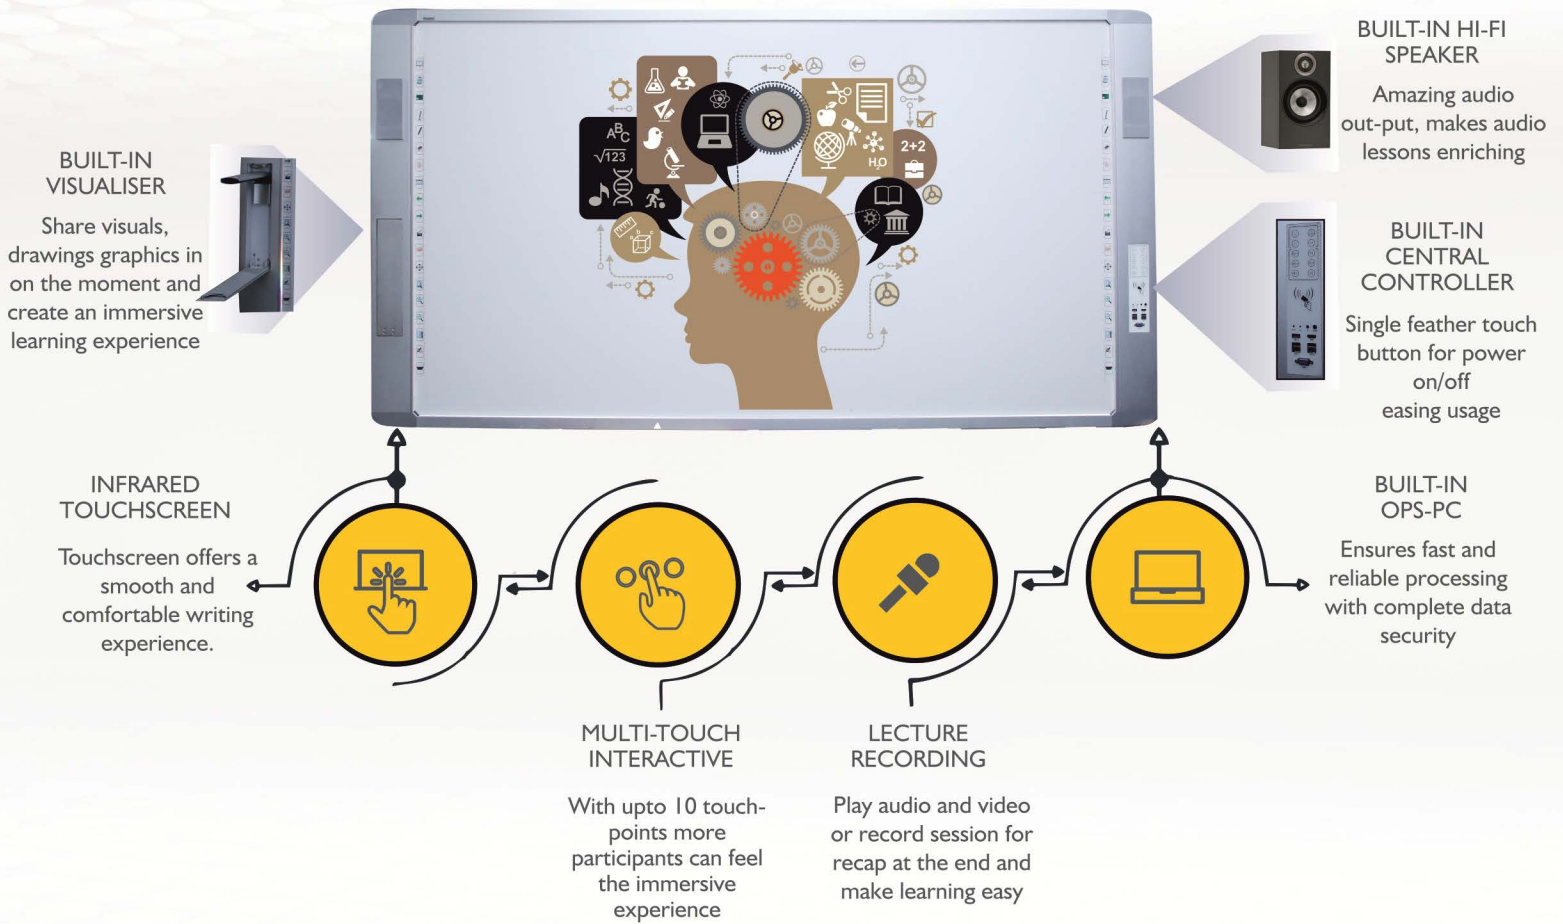

ALL-IN-ONE INTERACTIVE WHITEBOARD

BRIO INTELLIBOARD

ENABLING INTERACTIONS. CREATING EXPERIENCES.

SPECIFICATIONS

BUILT-IN PC	
PC Type	OPS PC
Processor	Intel i3/i5/i7
RAM	4GB – 8GB
Storage	500GB – 1TB
Network	Built-in LAN
Speaker	Built-in 2 x 20 watts
INTERACTIVE WHITEBOARD	
Sensor Technology	Optical Image Sensor
Board Surface	Ceramic
Board Size	96 inches
Response Speed	≤ 10ms
Interface	USB 2.0
CENTRAL CONTROLLER	
One touch to power on/off the whole system Volume Controller, USB and VGA Ports	
BUILT-IN DIGITAL VISUALISER	
Camera Pixel	5.0 MP
Resolution	2592 x 1944
Power Supply	USB 2.0
Power Consumption	≤ 0.7 WW

CREATE. COLLABORATE. COMMUNICATE