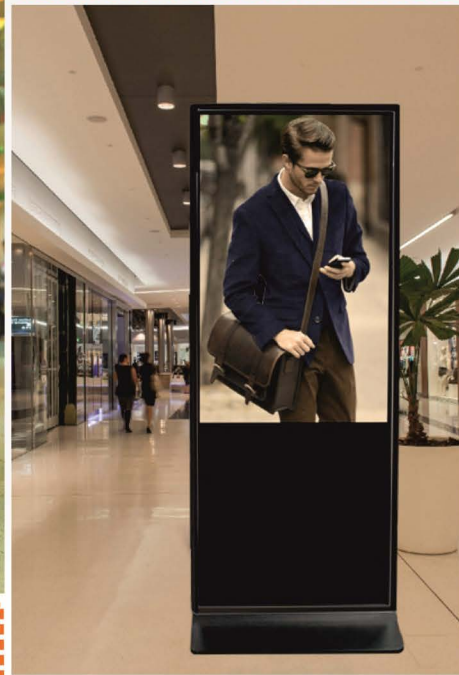

DIGITAL STANDEE

VECTRA VERTVIEW - SUPER SLIM DESIGN

Surpass Your Competition

Display Your Imagination

STANDALONE DEVICE

No additional support system required for this standalone stand. Just plug in and play

CENTRAL DISPLAY SYSTEM

Built-in signage software ensures seamless control of digital content across multiple locations

DISPLAY TYPE

Engage your customers in an interaction with your product at their own pace

DISPLAY	
Panel Size	55"
Active Area (HxV)-mm	680.4 x 1209.6
Aspect ratio	9:16
Resolution	1920 x 1080
Brightness	450 cd/m ²
Viewing Angle	178°
Display Color	16.7M
Backlit Life	50,000 hrs
Response Time	6.5ms
Duty Cycle	24 hours x 7 days