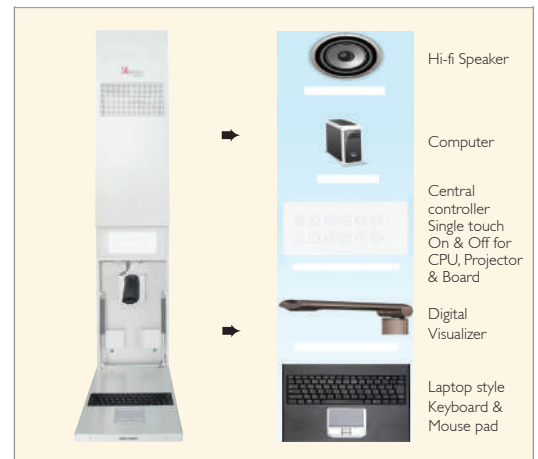

DIGITAL TEACHING DEVICE

FOR DEMO -
+91 96 433 244 93

INBUILT COMPUTER

HI-FI SPEAKER

DIGITAL VISUALIZER

KEYBOARD & MOUSE PAD

TOUCH CONTROLLER

Brio Interactive Board - Ceramic / Non Ceramic		
Active Daigonal Area	77" / 80" / 82" / 85" / 90" / 98" / 100"	
Aspect Ratio	4:3 / 16:9 / 16:10	
Key Features	Ceramic	Non Ceramic
• Use erasable ink markers	Yes	No
• Multi-Touch	Yes	Yes
• Interactive Software	Yes	Yes
• Robust Surface	Yes	Yes
• Low reflection	Yes	Yes
Green Board (Dim.)	1219.20x1259mm / 48"x49.5" (+-2")	
All In One PC – DTD Machine		
Processor	Dual Core / Core i3 / i5 / i7	
Ram	2gb upgradeable to 8 gb	
HDD	500GB Upgradeable to 1TB / 2TB	
KBD & Mouse	Laptop style KBD & Mouse	
Ports	VGA, 8 USB (4 In Front, 4 on the Top), RS232 * 1, RJ 45 *1Audio Out / In	
OS	DOS / Linux	
Supported OS	Windows 7 / 8 / 10	
Document Scanner / Visualiser		
Integrated Visualiser	2592X1944 Image Resolution, Max. A4 page Capture Size USB 2.0 Interface, Inbuilt Mic for Recording, 16X Digital Zoom and 8X Optical Zoom through software	
Projector		
Short Throw Projector	Short Throw Projector with Arm Kit and Top cover	
External Frame		
Dimension	3048x1308 mm (120" x 51.5") +/- 2-3"	

CERAMIC BOARD

NON CERAMIC - IR / EM

DTD MACHINE

PROJECTOR WITH ARM