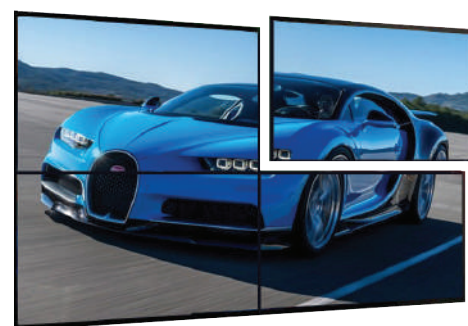

VIDEO WALL

FOR DEMO -
+91 96 433 244 93

ULTRA NARROW BEZEL

SUPERIOR SCREEN PERFORMANCE

24*7 NON STOP OPERATION

DAISY CHAIN SUPPORT WITH DVI

Specification		
Brand	Vectra	
Size	55"	49"
Response Time	8ms	8ms
Contrast Ratio	1400:1	1300:1
Brightness	500 cd/m ²	450 cd/m ²
View Area	1209.6(H) mm x 680.4(V) mm	1073.8 (H) mm x 604.0 (V) mm
Pixel Pitch	0.630 (H) mm x 0.630 (V) mm	0.55926(H) mm x 0.55926(V) mm
Product Size (WxDXH)	1213.4 * 125.85 * 684.2 mm	1077.58 * 117.67 * 607.8 mm
Display Colors	1.07B (10 bits)	
Resolution	1920 x 1080 (pixels)	
Interface	USB, DP-OUT, HDMI IN, DVI IN, DP-IN, DVI OUT, RS232 / RJ45 - IN, RS232 / RJ45 - Out, Earphone Out	
Structure		
Housing Color	Black	
Housing Material	Sheet Metal	
Wall Bracing	8-M6 Screw hole 600*(20+380+20)mm	
Video Wall Function		
Supporting 8/10bit dual LVDS (1920*1080) FHD display		
Used ST high level digital solution, the visual effect is vivid, delicate and soft		
True color OSD, user-friendly operation menu		
Support DP loop-out (3840*2160@30Hz)		
Perfect factory setting mode		
HDMI 2.0 Input*1(3840*2160@60Hz); HDMI 1.4 output*1(3840*2160@60Hz) DVI In/output*1; DVI.2 In/output*1 (3840*2160@30Hz);		
Support PIP and PBP function		
Support JPEG decode FHD		

* All images are for pictorial representation only.